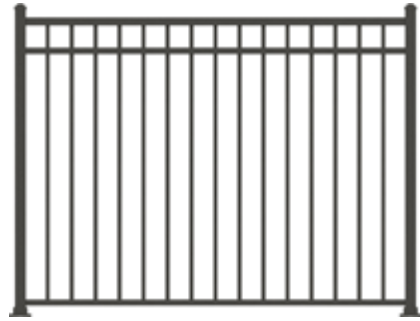

Pipe rail
joining detail

ADA HANDICAP LOOP KIT

Add handrail return to
ADA handrail system

*Additional parts also
available for customization*

FENCING

Our fence line offers the durability and elegance people have come to expect from our baluster railing line. With 48in and 54in heights offered in our 1/2in x 3/4in baluster size, our fence is perfect for all of your applications.

48IN FENCE HEIGHT

54IN FENCE HEIGHT

1/2in x 3/4in FENCE

Fence panel options:

- ◆ 48in x 6ft Fence Panel
- ◆ 54in x 6ft Fence Panel

Fence post options:

- ◆ 3in Surface Post
- ◆ 3in Buried Post
- ◆ 2in Surface Post
- ◆ 2in Buried Post