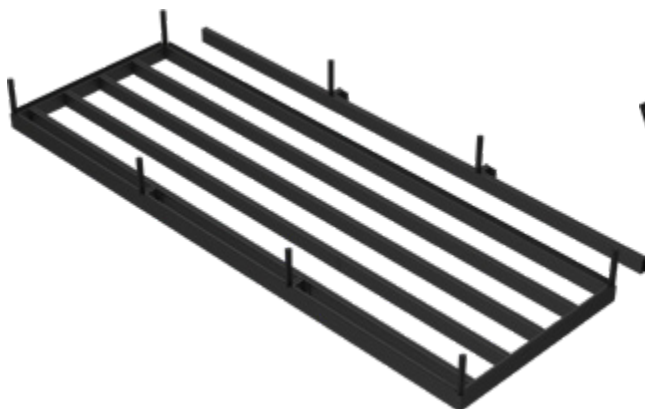

Screen length options:

- ◆ 6ft (69.43in actual size)
- ◆ 8ft (91.31in actual size)

Panel rail height options:

- ◆ 36in (33.5in actual size)
- ◆ 42in (39in actual size)

ALUMINUM FRAMING SYSTEM

Say goodbye to re-staining, warping and rotting decks. Aluminum framing kits easily lock in place and last for years, creating a once in a lifetime purchase for every DIY lover.

CONVENIENT KITS

5.5ft x 11ft STARTER

5.5ft x 11ft ADDITION

5.5ft x 16ft STARTER

5.5ft x 16ft ADDITION

SIZE OPTIONS AVAILABLE

- ◆ 5.5ft x 11ft
- ◆ 5.5ft x 16ft

RAILING GATE KITS