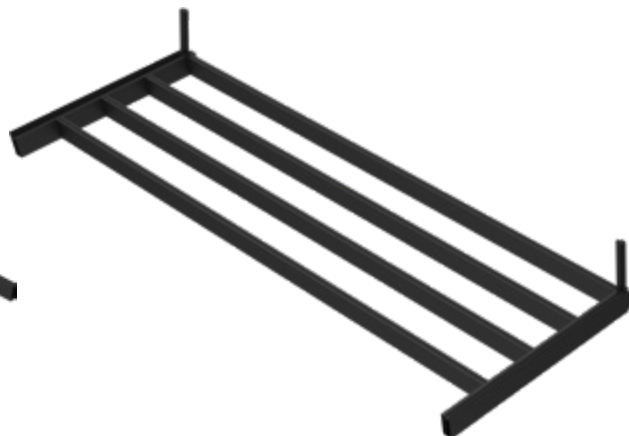

Screen length options:

- ◆ 6ft (69.43in actual size)
- ◆ 8ft (91.31in actual size)

Panel rail height options:

- ◆ 36in (33.5in actual size)
- ◆ 42in (39in actual size)

ALUMINUM FRAMING SYSTEM

Say goodbye to re-staining, warping and rotting decks. Aluminum framing kits easily lock in place and last for years, creating a once in a lifetime purchase for every DIY lover.

CONVENIENT KITS

5.5ft x 11ft STARTER

5.5ft x 11ft ADDITION

5.5ft x 16ft STARTER

5.5ft x 16ft ADDITION

SIZE OPTIONS AVAILABLE

- ◆ 5.5ft x 11ft
- ◆ 5.5ft x 16ft

RAILING GATE KITS

**BALUSTER
GATE KIT**

**VERTICAL CABLE
GATE KIT**

Gate size options:

- ◆ 36in x 48in
(33.9in x 48in actual size)
- ◆ 42in x 48in
(39.5in x 48in actual size)
(opening up to 50in wide)

**HORIZONTAL CABLE
GATE KIT**