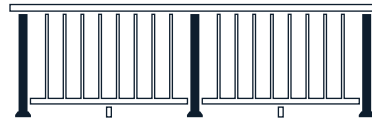

POST SYSTEM OPTIONS

POST-TO-POST

3in End Post - 3in Inline Post

3in Post

CONTINUOUS

2in End Post - 2in Inline Post

2in Post

BALUSTER STYLE OPTIONS

**STANDARD
BALUSTER RAILING**

**OPEN MID-RAIL
BALUSTER RAILING**

**STANDARD MID-RAIL
BALUSTER RAILING**

**DOUBLE OPEN MID-RAIL
BALUSTER RAILING**

For all style options,
visit [HarmonyRailing.com](https://www.harmonyrailing.com)

CABLE RAILING

Newest to the Harmony Railing™ family is our cable railing system. Spanning up to 8ft, available in both horizontal and vertical cable, our cable railing is sure to impress.

SIZE OPTIONS AVAILABLE