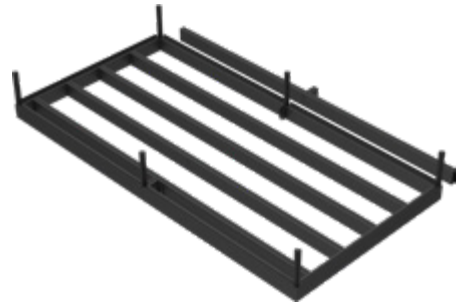

**ALUMINUM
FRAMING SYSTEM**

HARMONY RAILING™ SYSTEMS