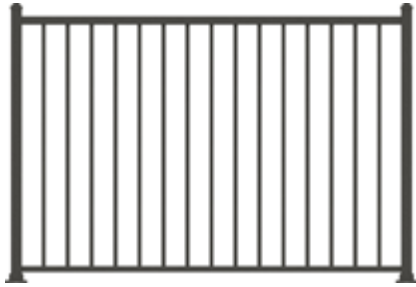

Pipe rail
joining detail

ADA HANDICAP LOOP KIT

Add handrail return to
ADA handrail system

*Additional parts also
available for customization*

FENCING

Our fence line offers the durability and elegance people have come to expect from our baluster railing line. With 48in and 54in heights offered in our 1/2in x 3/4in baluster size, our fence is perfect for all of your applications.

48IN FENCE HEIGHT

54IN FENCE HEIGHT

1/2in x 3/4in FENCE

Fence panel options:

- ◆ 48in x 6ft Fence Panel
- ◆ 54in x 6ft Fence Panel

Fence post options:

- ◆ 3in Surface Post
- ◆ 3in Buried Post
- ◆ 2in Surface Post
- ◆ 2in Buried Post