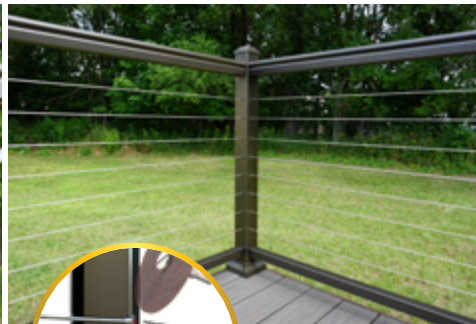

TENSION BLOCK

Makes tensioning the pre-assembled vertical cable fast and easy.