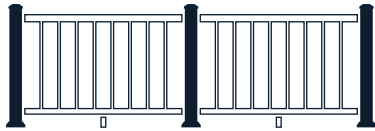

SIZE OPTIONS AVAILABLE

HEIGHT		LENGTH	ACTUAL SIZE
36in	X	6ft	33.5in H X 69.43in W
36in	X	8ft	33.5in H X 91.31in W
42in	X	6ft	39.0in H X 69.43in W
42in	X	8ft	39.0in H X 91.31in W

Baluster Railing is available for deck and stair applications.

POST SYSTEM OPTIONS

POST-TO-POST

3in End Post - 3in Inline Post